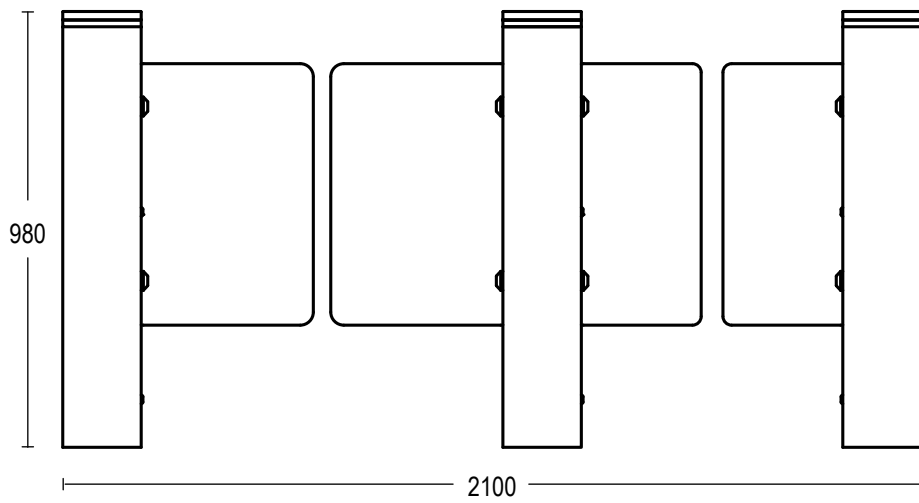

JS5053 SWING BARRIER DIMENSION

FRONT VIEW

TOP VIEW

SIDE VIEW