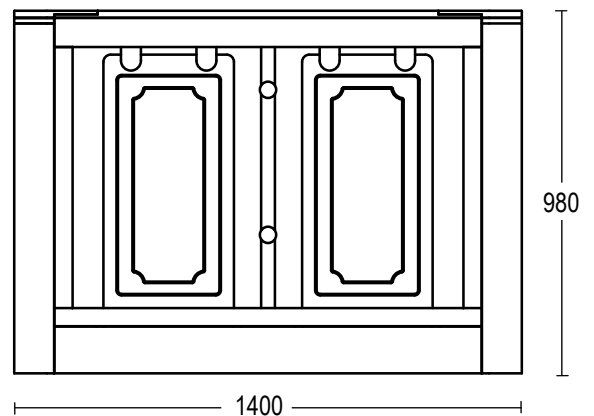

JS5053 SWING BARRIER DIMENSION

FRONT VIEW

TOP VIEW

SIDE VIEW