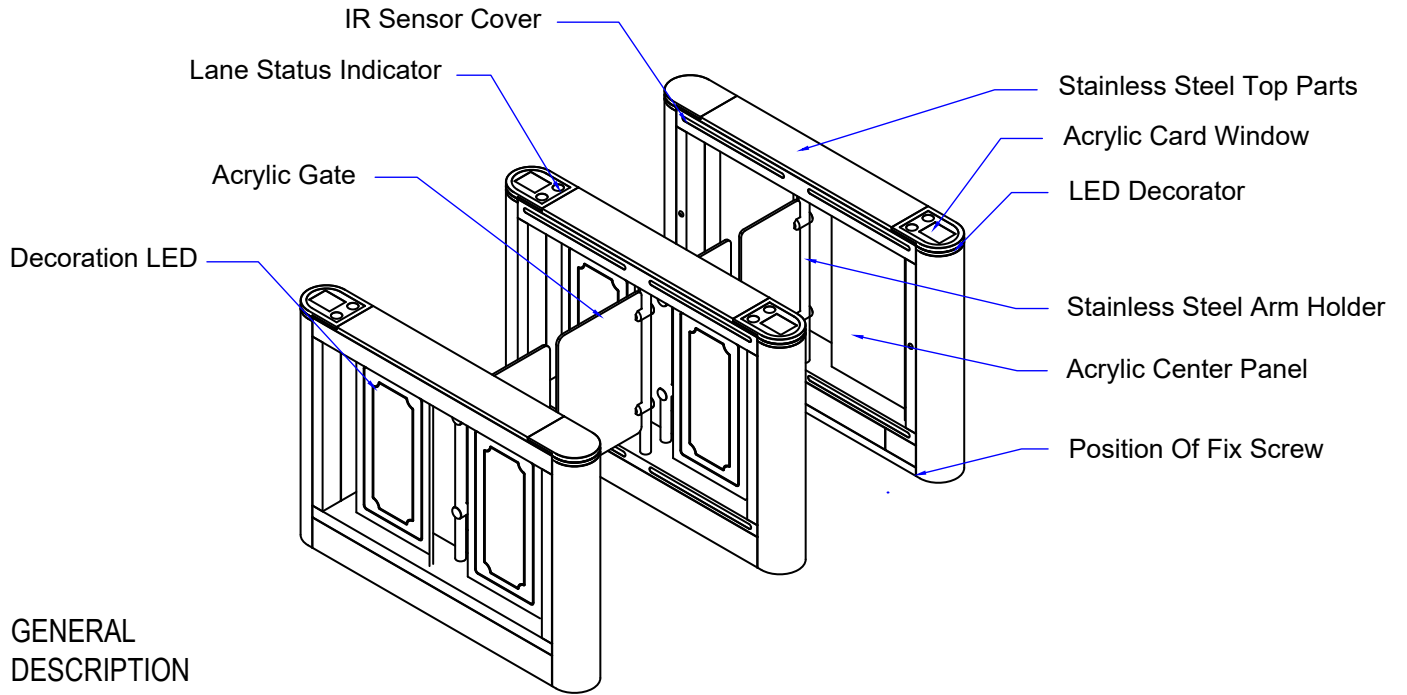

JS5053 SWING BARRIER DIMENSION

FRONT VIEW

TOP VIEW

SIDE VIEW